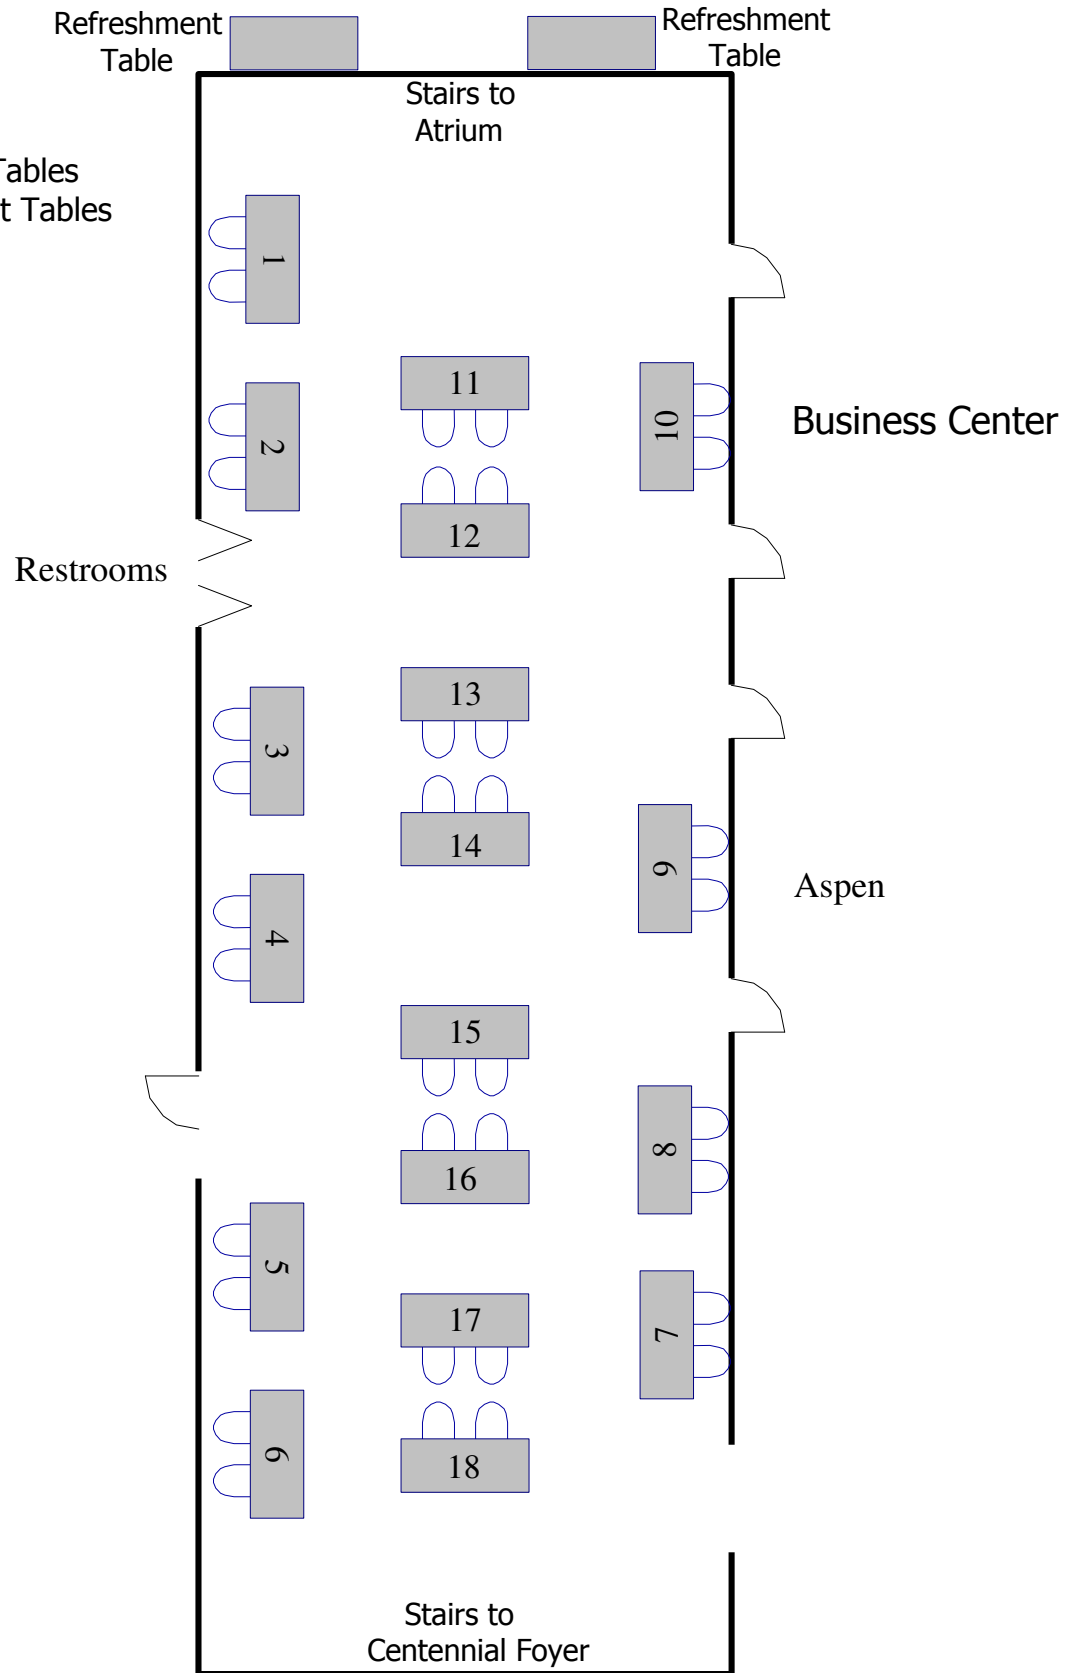

# UMKC

- 18 6' Exhibit Tables
- 2 Refreshment Tables

Garden Foyer A